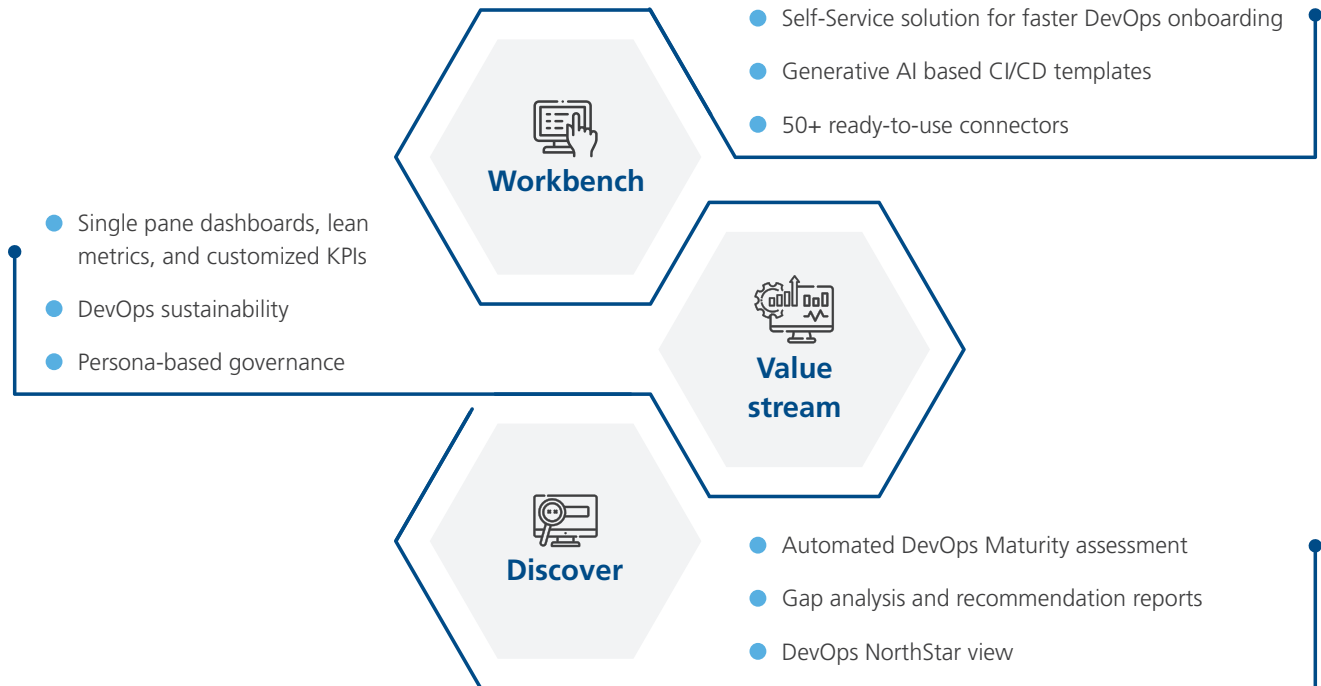

Building blocks of Infinity DevOps

Infinity DevOps establishes a scaled DevOps platform offering improved productivity, operational efficiency, and reduced technical debt.

LTIMindtree is a global technology consulting and digital solutions company that enables enterprises across industries to reimagine business models, accelerate innovation, and maximize growth by harnessing digital technologies. As a digital transformation partner to more than 700 clients, LTIMindtree brings extensive domain and technology expertise to help drive superior competitive differentiation, customer experiences, and business outcomes in a converging world. Powered by 83,000+ talented and entrepreneurial professionals across more than 30 countries, LTIMindtree — a Larsen & Toubro Group company — combines the industry-acclaimed strengths of erstwhile Larsen and Toubro Infotech and Mindtree in solving the most complex business challenges and delivering transformation at scale. For more information, please visit www.ltimindtree.com.